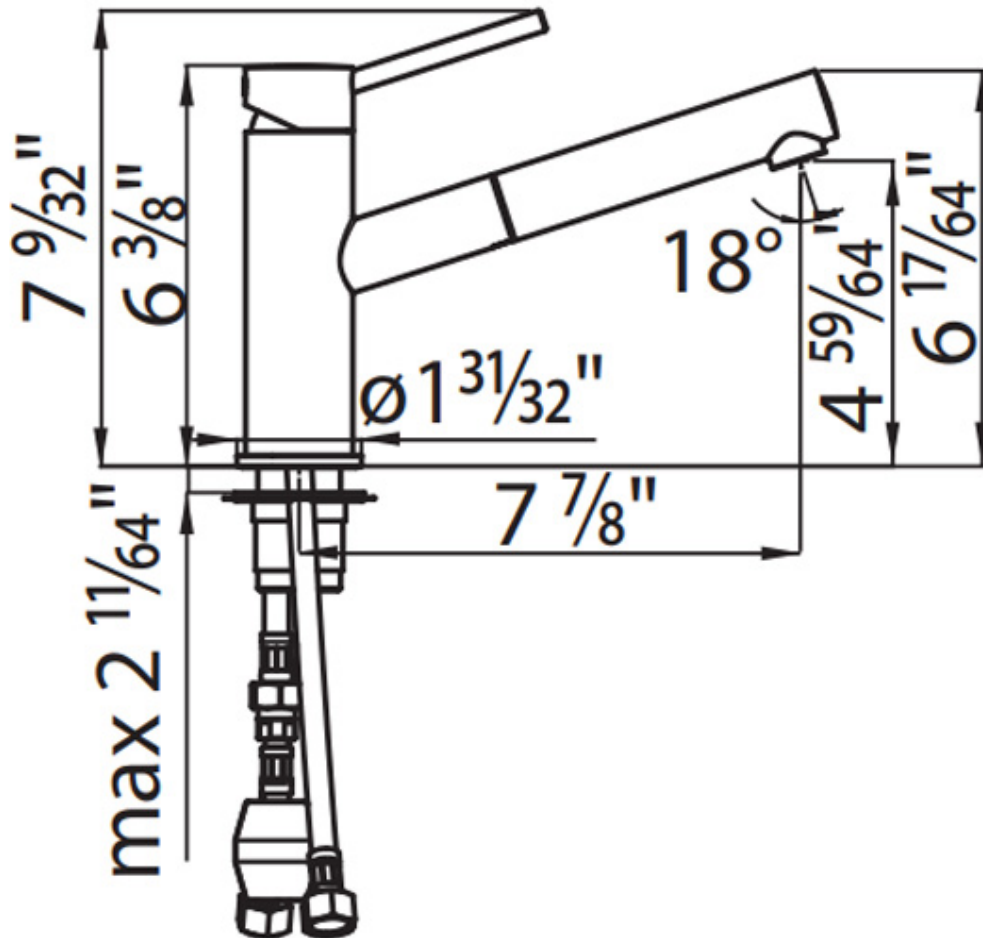

Mixer hole $\varnothing 1 \frac{3}{8}''$

Max worktop thickness $2 \frac{11}{64}''$

Max flowrate 1.75 GPM (6,6 Lt/Min)

Mixer type Single lever mixer tap with rotating barrel and extractable shower head.

Notes: Strengthening plate included

FEATURES

Rotating angle

All the taps have a wide angle of rotation. Some models even permit a full 360° rotation.

Strengthening plate

Foster's mixer taps are equipped with the strengthening plate that offers perfect stability on any sink.

TECHNICAL DATA

RECOMMENDED PAIRINGS

Milano Cooktop 4 burners inLine
7640 900

Sink Leonardo 20" x 20" - U/M
1013 660